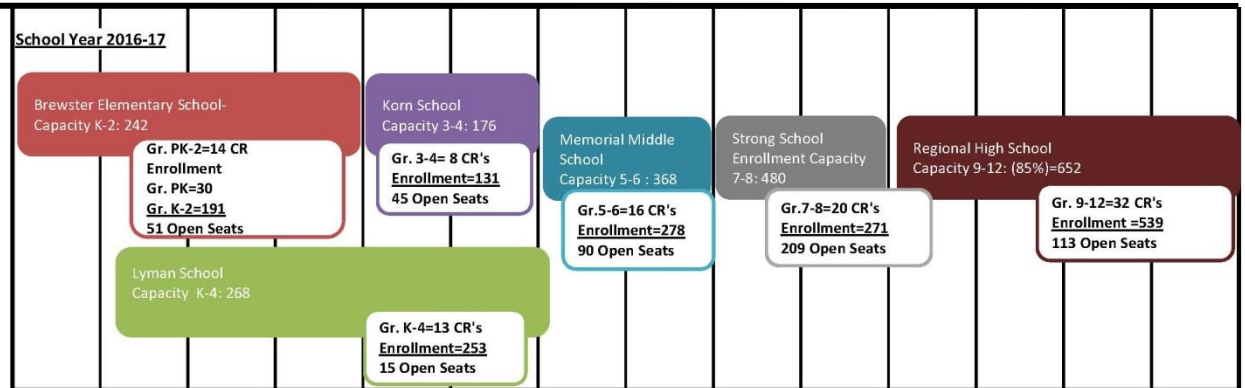

Option A

Do Nothing Option