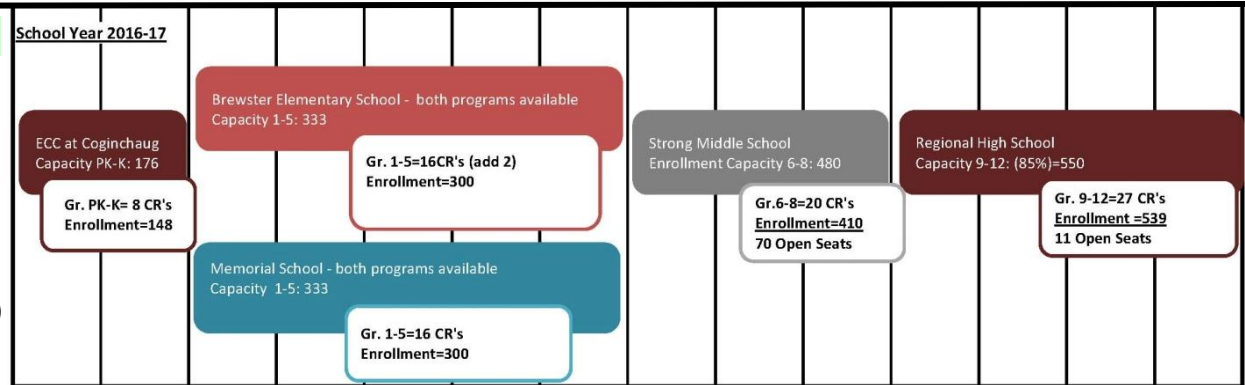

C4

Close a School, Repurpose a School, & Add/Demo

- Close:
 - Lyman ES
- Repurpose:
 - Korn ES to ECC
- Grade Reconfiguration
- Add at:
 - Brewster ES (2 CR's)
- ID & Contemporary programs available at both ES's.

LEGEND	
	Brewster Elementary School
	Korn Elementary School
	Lyman Elementary School
	Memorial Middle School
	Strong Middle School
	Regional High School

Current School Year

C5

Close Two Schools

- Close: Korn & Lyman ES
- Grade Reconfiguration
- Repurpose:
 - Korn to District offices w/ additional avail. space (capacity 29K SF)
- Add at: -Brewster (2 CR's) -H.S.
- ECC Addition at H.S.
- ID & Contemporary Programs available at both ES's.