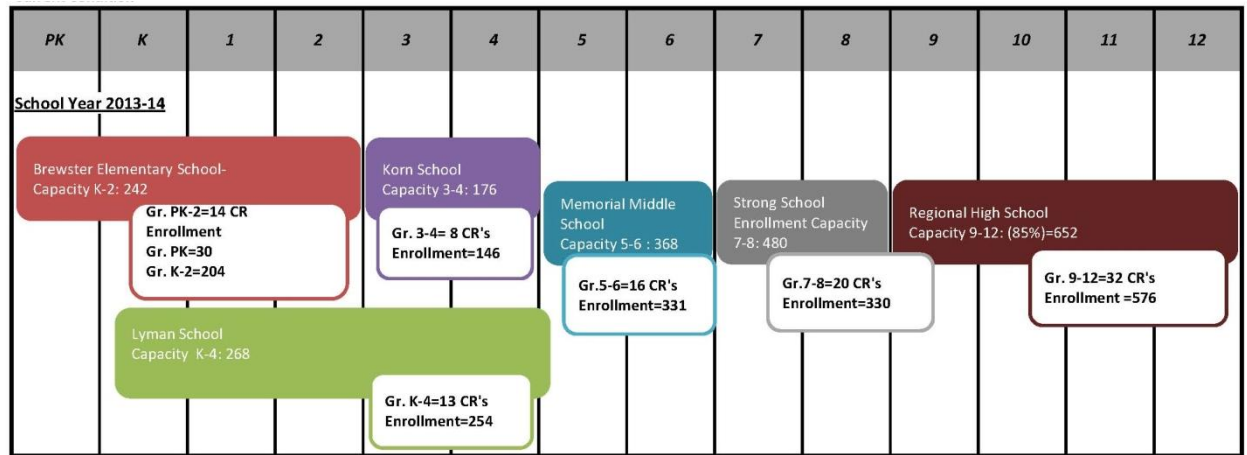

Current School Year

Option A

Do Nothing Option

Option B

Maintain All Schools & Demo

- Facilities Upgraded
- Demo
 - Portables at H.S.

LEGEND	
	Brewster Elementary School
	Korn Elementary School
	Lyman Elementary School
	Memorial Middle School
	Strong Middle School
	Regional High School

Current School Year

Option C Family Close School/ C1

Close a School

- Close:
 - Korn ES
- Add:
 - Brewster (1 CR)
- Grade Reconfigurations

C2 Close Two Schools & Add/Demo

- Close:
 - Memorial ES
 - Korn ES
- Grade Reconfigurations
- Add:
 - Brewster ES (7 CR's)
 - Lyman SF (11 CR's)
- ID & Contemporary programs available at both ES's.