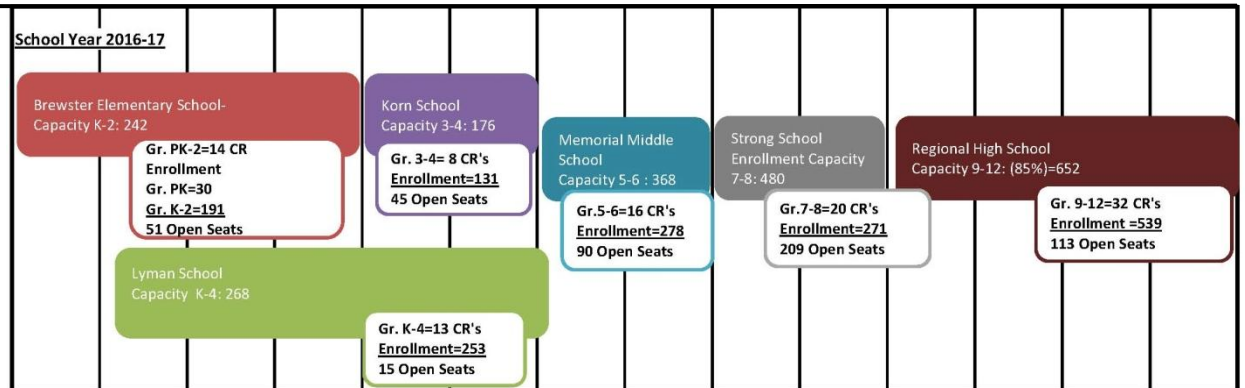

Current School Year

Option A

Do Nothing Option

Option B

Maintain All Schools & Demo

- Facilities Upgraded
- Demo
 - Portables at H.S.

LEGEND	
	Brewster Elementary School
	Korn Elementary School
	Lyman Elementary School
	Memorial Middle School
	Strong Middle School
	Regional High School

Current School Year

Option C Family Close School/ C1

Close a School

- Close:
 - Korn ES
- Add:
 - Brewster (1 CR)
- Grade Reconfigurations

C2 Close Two Schools & Add/Demo

- Close:
 - Memorial ES
 - Korn ES
- Grade Reconfigurations
- Add:
 - Brewster ES (7 CR's)
 - Lyman SF (11 CR's)
- ID & Contemporary programs available at both ES's.