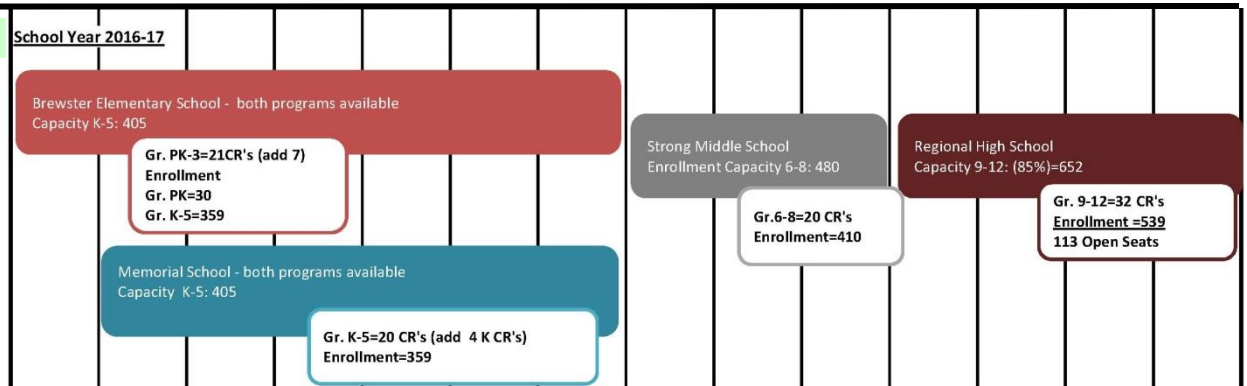

LEGEND	
	Brewster Elementary School
	Korn Elementary School
	Lyman Elementary School
	Memorial Middle School
	Strong Middle School
	Regional High School

Current School Year

C3

Close Two Schools

- Close:
 - Lyman ES
 - Korn ES
- Grade Reconfigurations
- Add at:
 - Brewster ES (7 CR's)
 - Memorial (4 CR's)
- ID & Contemporary programs available at both ES's.