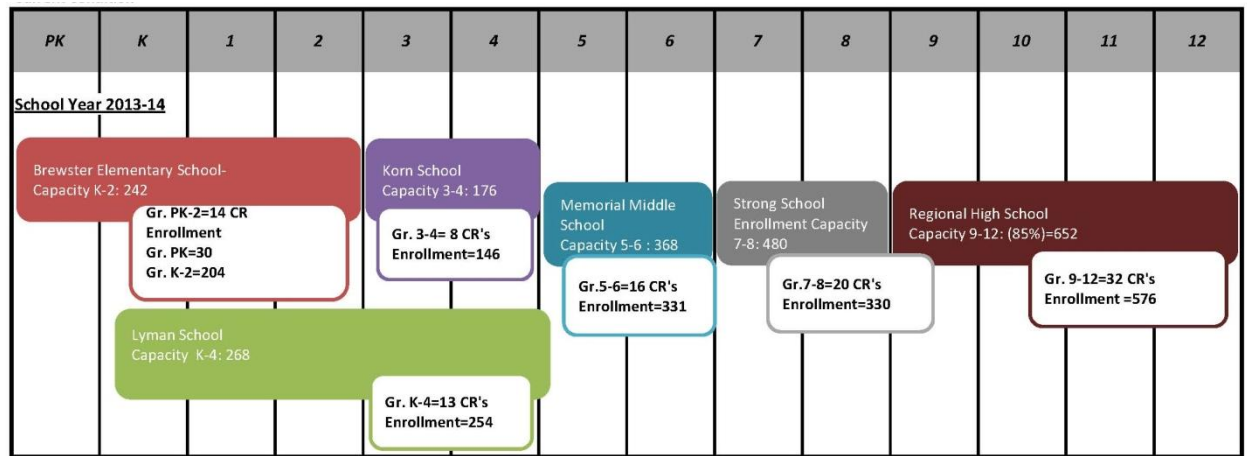

Current School Year

Option C Family Close School/ C1

Close a School

- Close:
 - Korn ES
- Add:
 - Brewster (1 CR)
- Grade Reconfigurations

C2 Close Two Schools & Add/Demo

- Close:
 - Memorial ES
 - Korn ES
- Grade Reconfigurations
- Add:
 - Brewster ES (7 CR's)
 - Lyman SF (11 CR's)
- ID & Contemporary programs available at both ES's.

LEGEND	
	Brewster Elementary School
	Korn Elementary School
	Lyman Elementary School
	Memorial Middle School
	Strong Middle School
	Regional High School

Current School Year

C3

Close Two Schools

- Close:
 - Lyman ES
 - Korn ES
- Grade Reconfigurations
- Add at:
 - Brewster ES (7 CR's)
 - Memorial (4 CR's)
- ID & Contemporary programs available at both ES's.