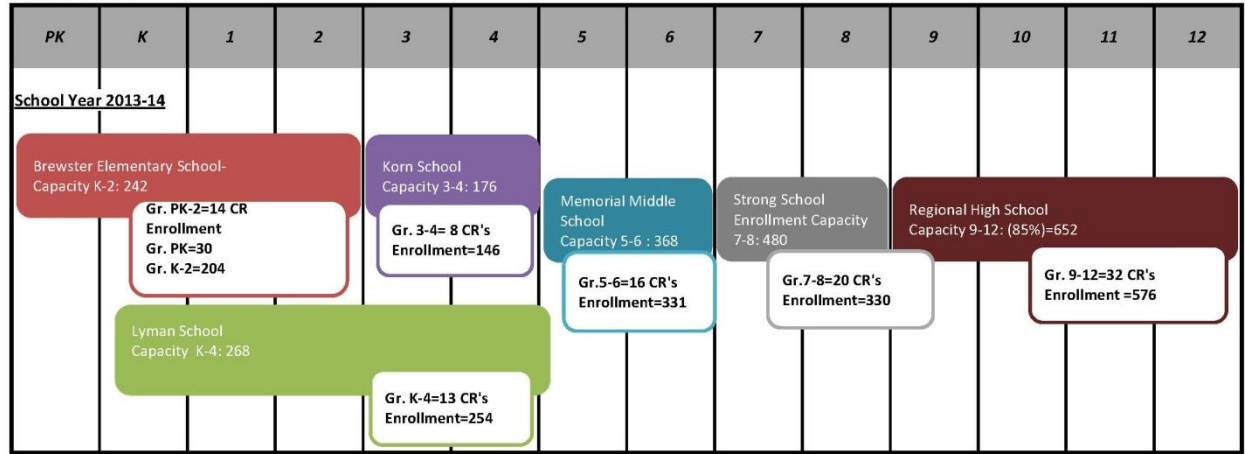

LEGEND	
	Brewster Elementary School
	Korn Elementary School
	Lyman Elementary School
	Memorial Middle School
	Strong Middle School
	Regional High School

Current School Year

C3

Close Two Schools

- Close:
 - Lyman ES
 - Korn ES
- Grade Reconfigurations
- Add at:
 - Brewster ES (7 CR's)
 - Memorial (4 CR's)
- ID & Contemporary programs available at both ES's.

C4

Close a School, Repurpose a School, & Add/Demo

- Close:
 - Lyman ES
- Repurpose:
 - Korn ES to ECC
- Grade Reconfiguration
- Add at:
 - Brewster ES (2 CR's)
- ID & Contemporary programs available at both ES's.

LEGEND	
	Brewster Elementary School
	Korn Elementary School
	Lyman Elementary School
	Memorial Middle School
	Strong Middle School
	Regional High School

Current School Year

C5

Close Two Schools

- Close: Korn & Lyman ES
- Grade Reconfiguration
- Repurpose:
 - Korn to District offices w/ additional avail. space (capacity 29K SF)
- Add at: -Brewster (2 CR's) -H.S.
- ECC Addition at H.S.
- ID & Contemporary Programs available at both ES's.