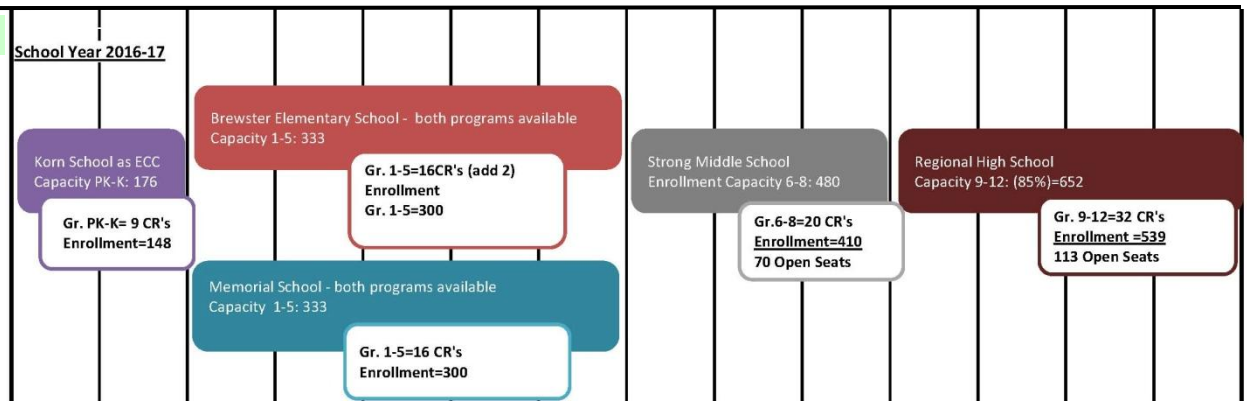

Current School Year

Option C Family Close School/ C1

Close a School

- Close:
 - Korn ES
- Add:
 - Brewster (1 CR)
- Grade Reconfigurations

C2 Close Two Schools & Add/Demo

- Close:
 - Memorial ES
 - Korn ES
- Grade Reconfigurations
- Add:
 - Brewster ES (7 CR's)
 - Lyman SF (11 CR's)
- ID & Contemporary programs available at both ES's.

LEGEND	
	Brewster Elementary School
	Korn Elementary School
	Lyman Elementary School
	Memorial Middle School
	Strong Middle School
	Regional High School

Current School Year

C3

Close Two Schools

- Close:
 - Lyman ES
 - Korn ES
- Grade Reconfigurations
- Add at:
 - Brewster ES (7 CR's)
 - Memorial (4 CR's)
- ID & Contemporary programs available at both ES's.

C4

Close a School, Repurpose a School, & Add/Demo

- Close:
 - Lyman ES
- Repurpose:
 - Korn ES to ECC
- Grade Reconfiguration
- Add at:
 - Brewster ES (2 CR's)
- ID & Contemporary programs available at both ES's.