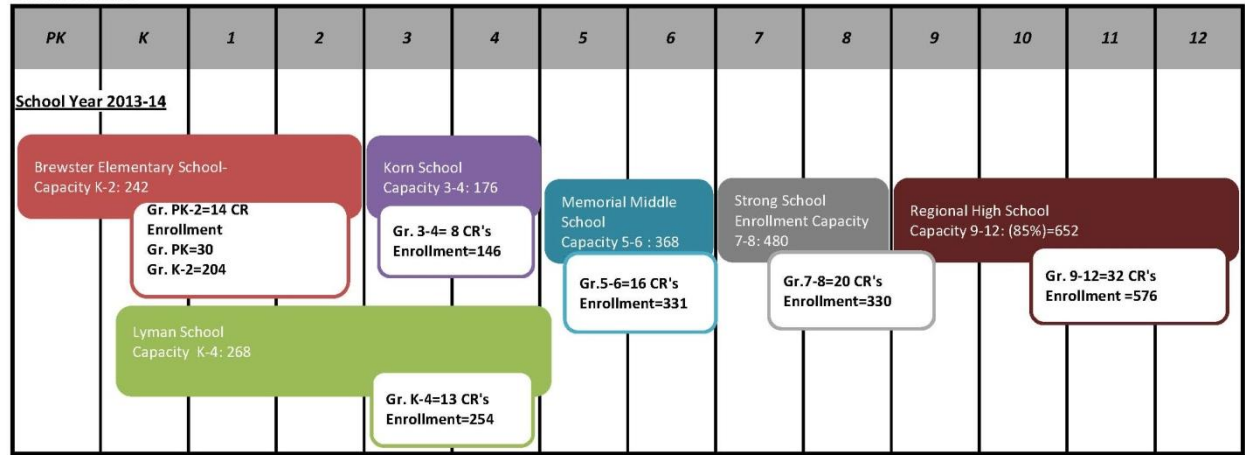

Facility Utilization Study
Regional School District 13

Towns of Durham & Middlefield

LEGEND	
	Brewster Elementary School
	Korn Elementary School
	Lyman Elementary School
	Memorial Middle School
	Strong Middle School
	Regional High School

Current School Year

Option A

Do Nothing Option

Option B

Maintain All Schools & Demo

- Facilities Upgraded
- Demo
 - Portables at H.S.

LEGEND	
	Brewster Elementary School
	Korn Elementary School
	Lyman Elementary School
	Memorial Middle School
	Strong Middle School
	Regional High School