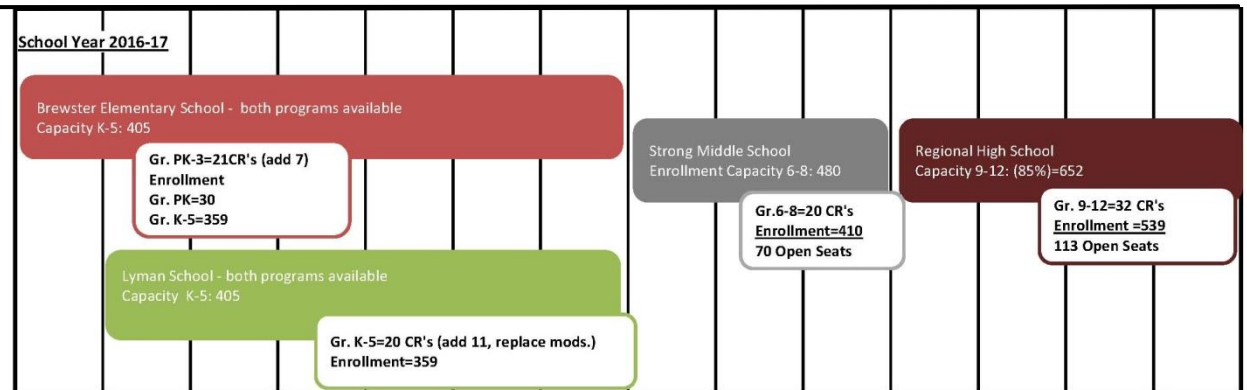

Current School Year

Option C Family Close School/ C1

Close a School

- Close:
 - Korn ES
- Add:
 - Brewster (1 CR)
- Grade Reconfigurations

C2 Close Two Schools & Add/Demo

- Close:
 - Memorial ES
 - Korn ES
- Grade Reconfigurations
- Add:
 - Brewster ES (7 CR's)
 - Lyman SF (11 CR's)
- ID & Contemporary programs available at both ES's.

LEGEND	
	Brewster Elementary School
	Korn Elementary School
	Lyman Elementary School
	Memorial Middle School
	Strong Middle School
	Regional High School

Current School Year

C3

Close Two Schools

- Close:
 - Lyman ES
 - Korn ES
- Grade Reconfigurations
- Add at:
 - Brewster ES (7 CR's)
 - Memorial (4 CR's)
- ID & Contemporary programs available at both ES's.