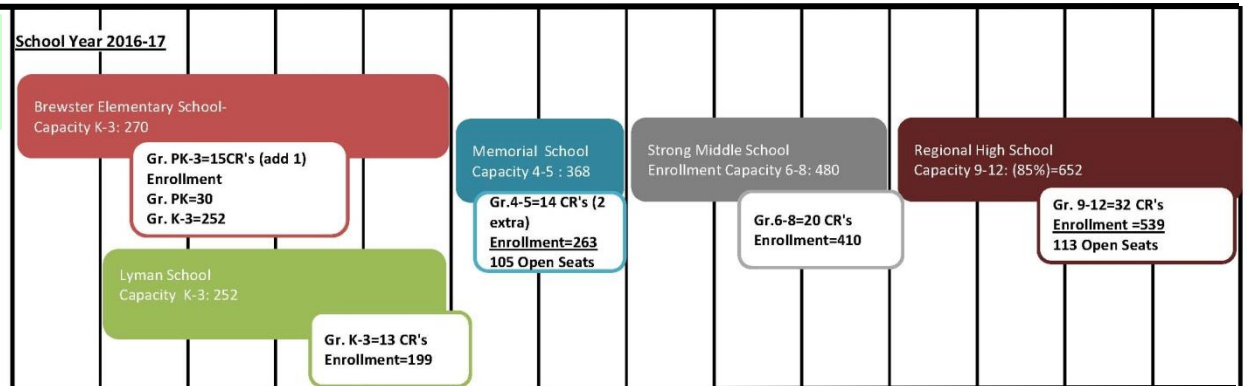

Current School Year

Option A

Do Nothing Option

Option B

Maintain All Schools & Demo

- Facilities Upgraded
- Demo
 - Portables at H.S.

LEGEND	
	Brewster Elementary School
	Korn Elementary School
	Lyman Elementary School
	Memorial Middle School
	Strong Middle School
	Regional High School

Current School Year

Option C Family Close School/ C1

Close a School

- Close:
 - Korn ES
- Add:
 - Brewster (1 CR)
- Grade Reconfigurations

C2 Close Two Schools & Add/Demo

- Close:
 - Memorial ES
 - Korn ES
- Grade Reconfigurations
- Add:
 - Brewster ES (7 CR's)
 - Lyman SF (11 CR's)
- ID & Contemporary programs available at both ES's.